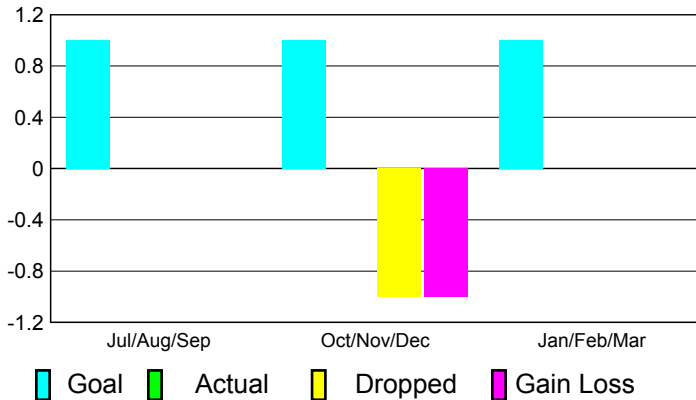

2010-2011 GMT Reports for District (or Undistricted) **District 13 C**

GMT: **STEVEN D SHERER**

Location: **OHIO**

GMT CA: **1**

CLUBS

**Club Results
2010-2011**

**Clubs
2009-2010**

Month	New Club Goal	Actual New Clubs	Actual Dropped Clubs	Gain/Loss of Clubs	Gain/Loss of Clubs
Jul/Aug/Sep	1	0	0	0	0
Oct/Nov/Dec	1	0	-1	-1	0
Jan/Feb/Mar	1	0	0	0	0
Totals	3	0	-1	-1	0

Club Results 2010-2011

Goal, New, Dropped, Gain/Loss

Comparison of Club Gain/Loss

Current Year Compared to the Previous Year

YTD Status Quo Clubs 2010-2011

Status Quo Clubs Compared to Status Quo Members

MEMBERSHIP