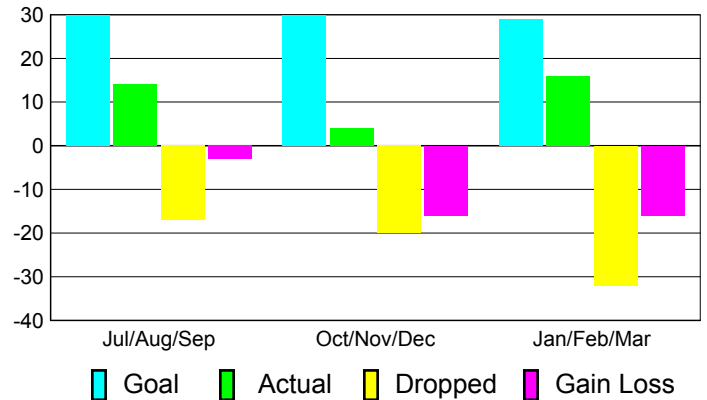

Membership Results 2010-2011

Goal, New, Dropped, Gain/Loss

Comparison of Membership Gain/Loss

Current Year Compared to the Previous Year