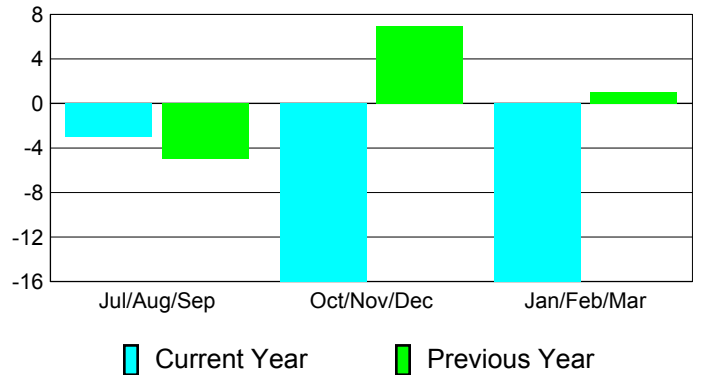

**Membership Results
2010-2011**

**Membership
2009-2010**

Month	Net Memb Goal	Actual New Memb	Actual Dropped Memb	Gain/Loss of Memb	Gain/Loss of Memb
Jul/Aug/Sep	30	14	-17	-3	-5
Oct/Nov/Dec	30	4	-20	-16	7
Jan/Feb/Mar	29	16	-32	-16	1
Totals	89	34	-69	-35	3

Membership Results 2010-2011

Goal, New, Dropped, Gain/Loss

Comparison of Membership Gain/Loss

Current Year Compared to the Previous Year

Gender Comparison 2010-2011

Jul/Aug/Sep

Oct/Nov/Dec

Jan/Feb/Mar